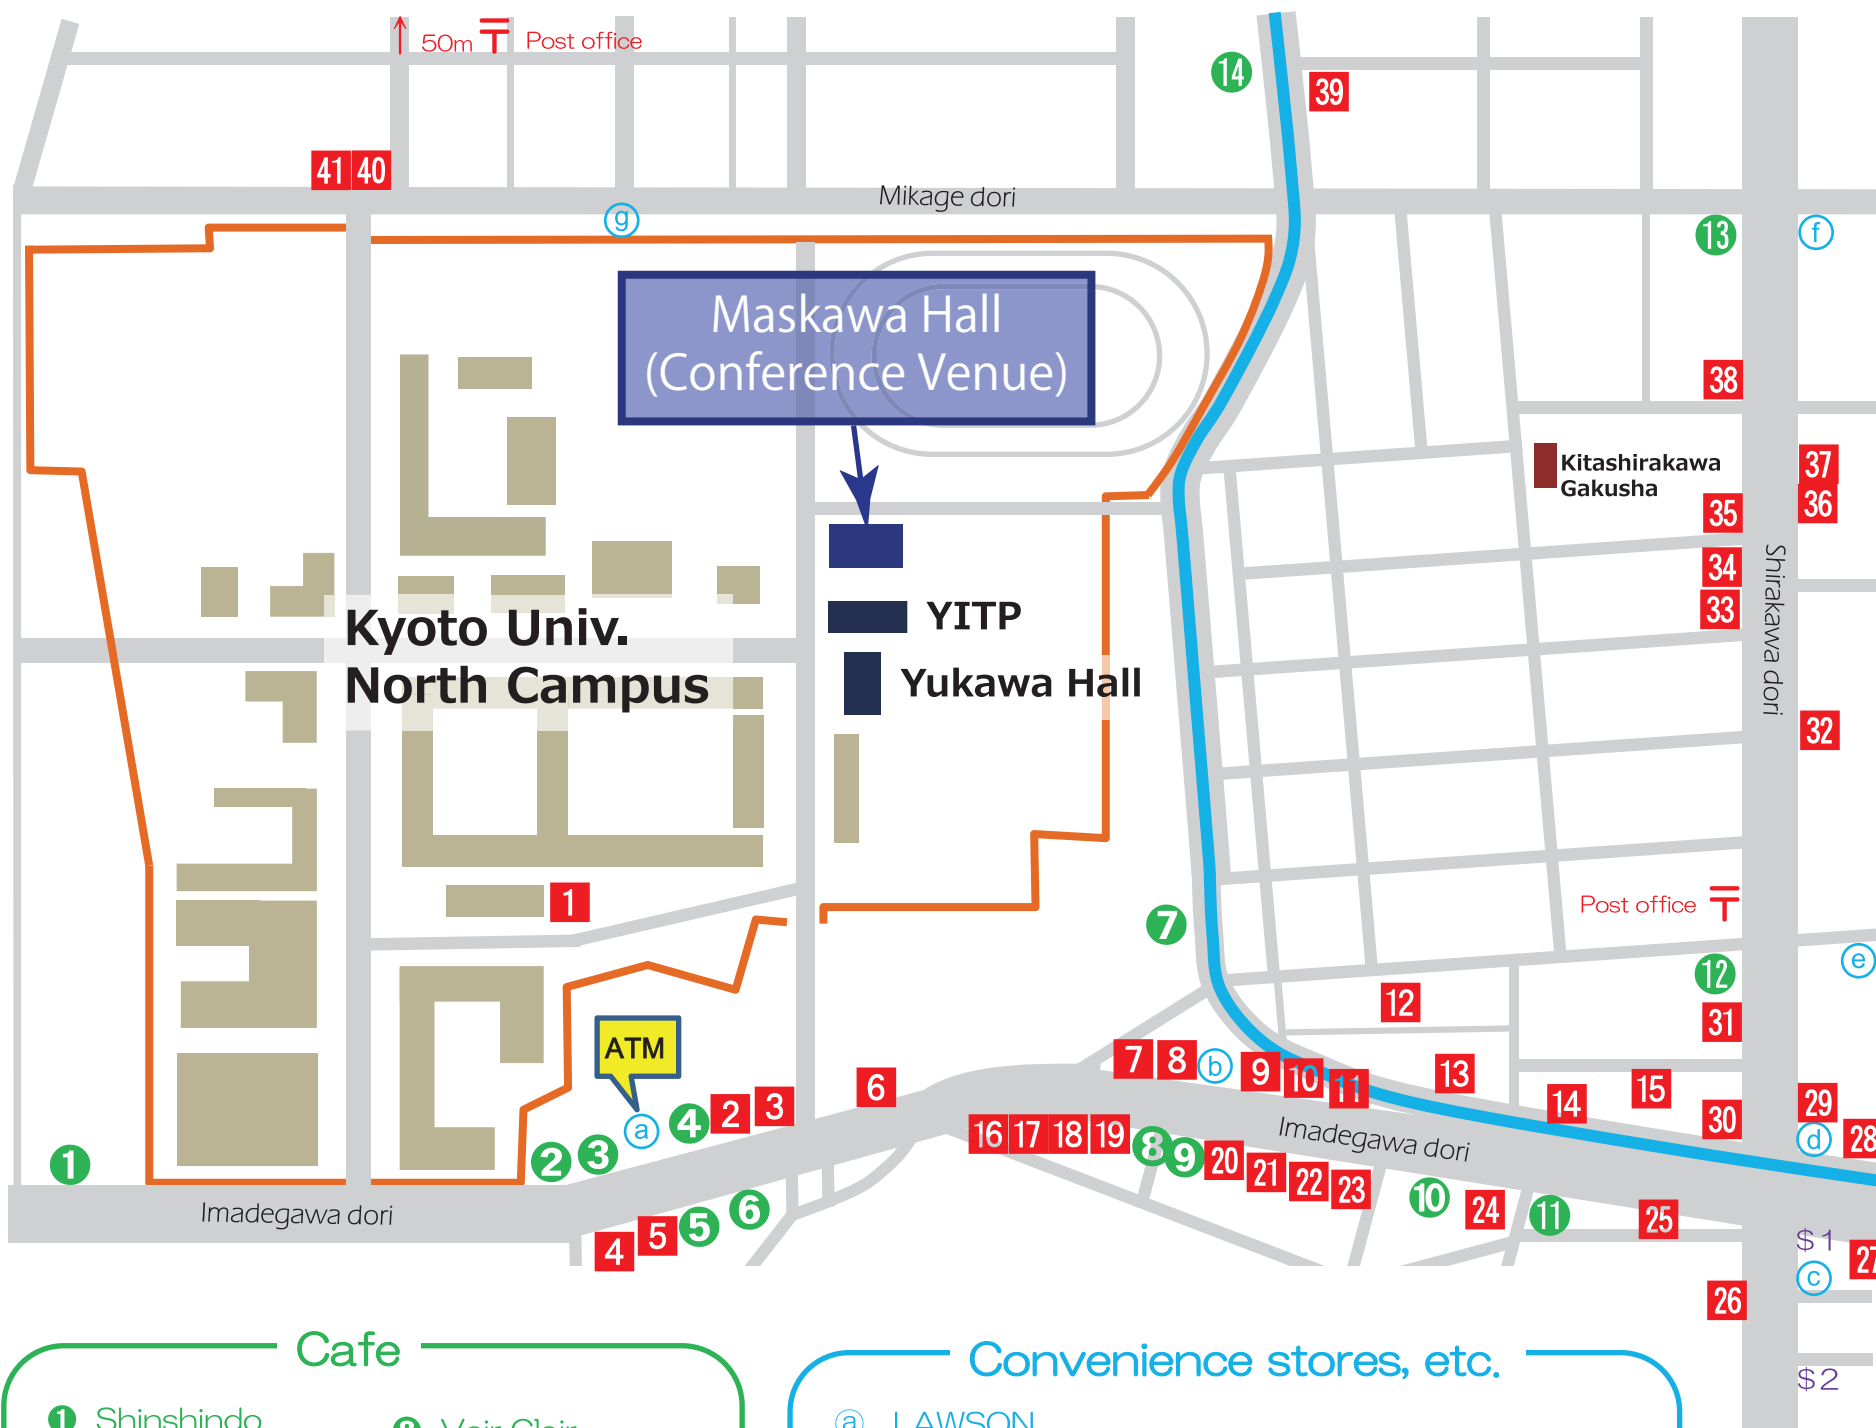

Restaurants around YITP (east side)

Meals, etc.

- 1 Cafeteria
- 2 Yoshidaya (Ramen)
- 3 Matsunosuke (Japanese, Western)
- 4 Ryumon (Chinese)
- 5 Junsai (Izakaya)
- 6 Kenken (Set meal) Bintan (Asian)
- 7 Hakusui (Chinese)
- 8 Charlie's Yume-Hiko (Western)
- 9 Tenkaippin (Ramen)
- 10 Minori (Soba)
- 11 Taritappa, Barb (Bar)
- 12 Thiopepe (Spanish)
- 13 Eisuke (Original dishes)
- 14 Masutani (Ramen)
- 15 Isshin (Hot pot, Barbecue)
- 16 Matsuo (Saraudon • Chanpon)
- 17 Kurarishokubo (Western)
- 18 MAHA (Indian food)
- 19 GOYA (Asian food)
- 20 e-tokoya (Izakaya)
- 21 Kisuke (Yakitori)
- 22 Himawari (Ramen)
- 23 Sushijin (Sushi)
- 24 Primo piano (Italian)
- 25 Otayan (Curry-udon)
- 26 Shirakawa (Ramen)
- 27 Daiginshokudo (Set meal)
- 28 Kagitomi (Soba)
- 29 Tokurien (Chinese)
- 30 Sanyukyo (Japanese • Kaiseki)
- 31 Rihaku (Chinese)
- 32 Kanidoraku (Crab • Kaiseki)
- 33 Uokane (Tenpura)
- 34 Akatsuki (Ramen)
- 35 Tomoe (Sushi)
- 36 Kimasshi (Okonomiyaki)
- 37 Tonryu (Ramen)
- 38 KFC (Fried chicken)
- 39 ReaBon (French)
- 40 Washinro (Chinese)
- 41 Hiraganakan (Western)

Cafe

- 1 Shinshindo
- 2 TOSCA
- 3 Cafe Collection
- 4 Sako Boon
- 5 Ogawa Coffee
- 6 Gyokuran
- 7 ALPINE
- 8 HOME TOWN
- 9 Colorado
- 10 Kenya

Convenience stores, etc.

- Ⓐ LAWSON
- Ⓑ LAWSON
- Ⓒ LAWSON STORE 100
- Ⓓ FamilyMart
- Ⓔ Holy Land (Bakery)
- Ⓕ LAWSON
- Ⓖ Takonaguri (Takoyaki)
- Ⓗ FamilyMart